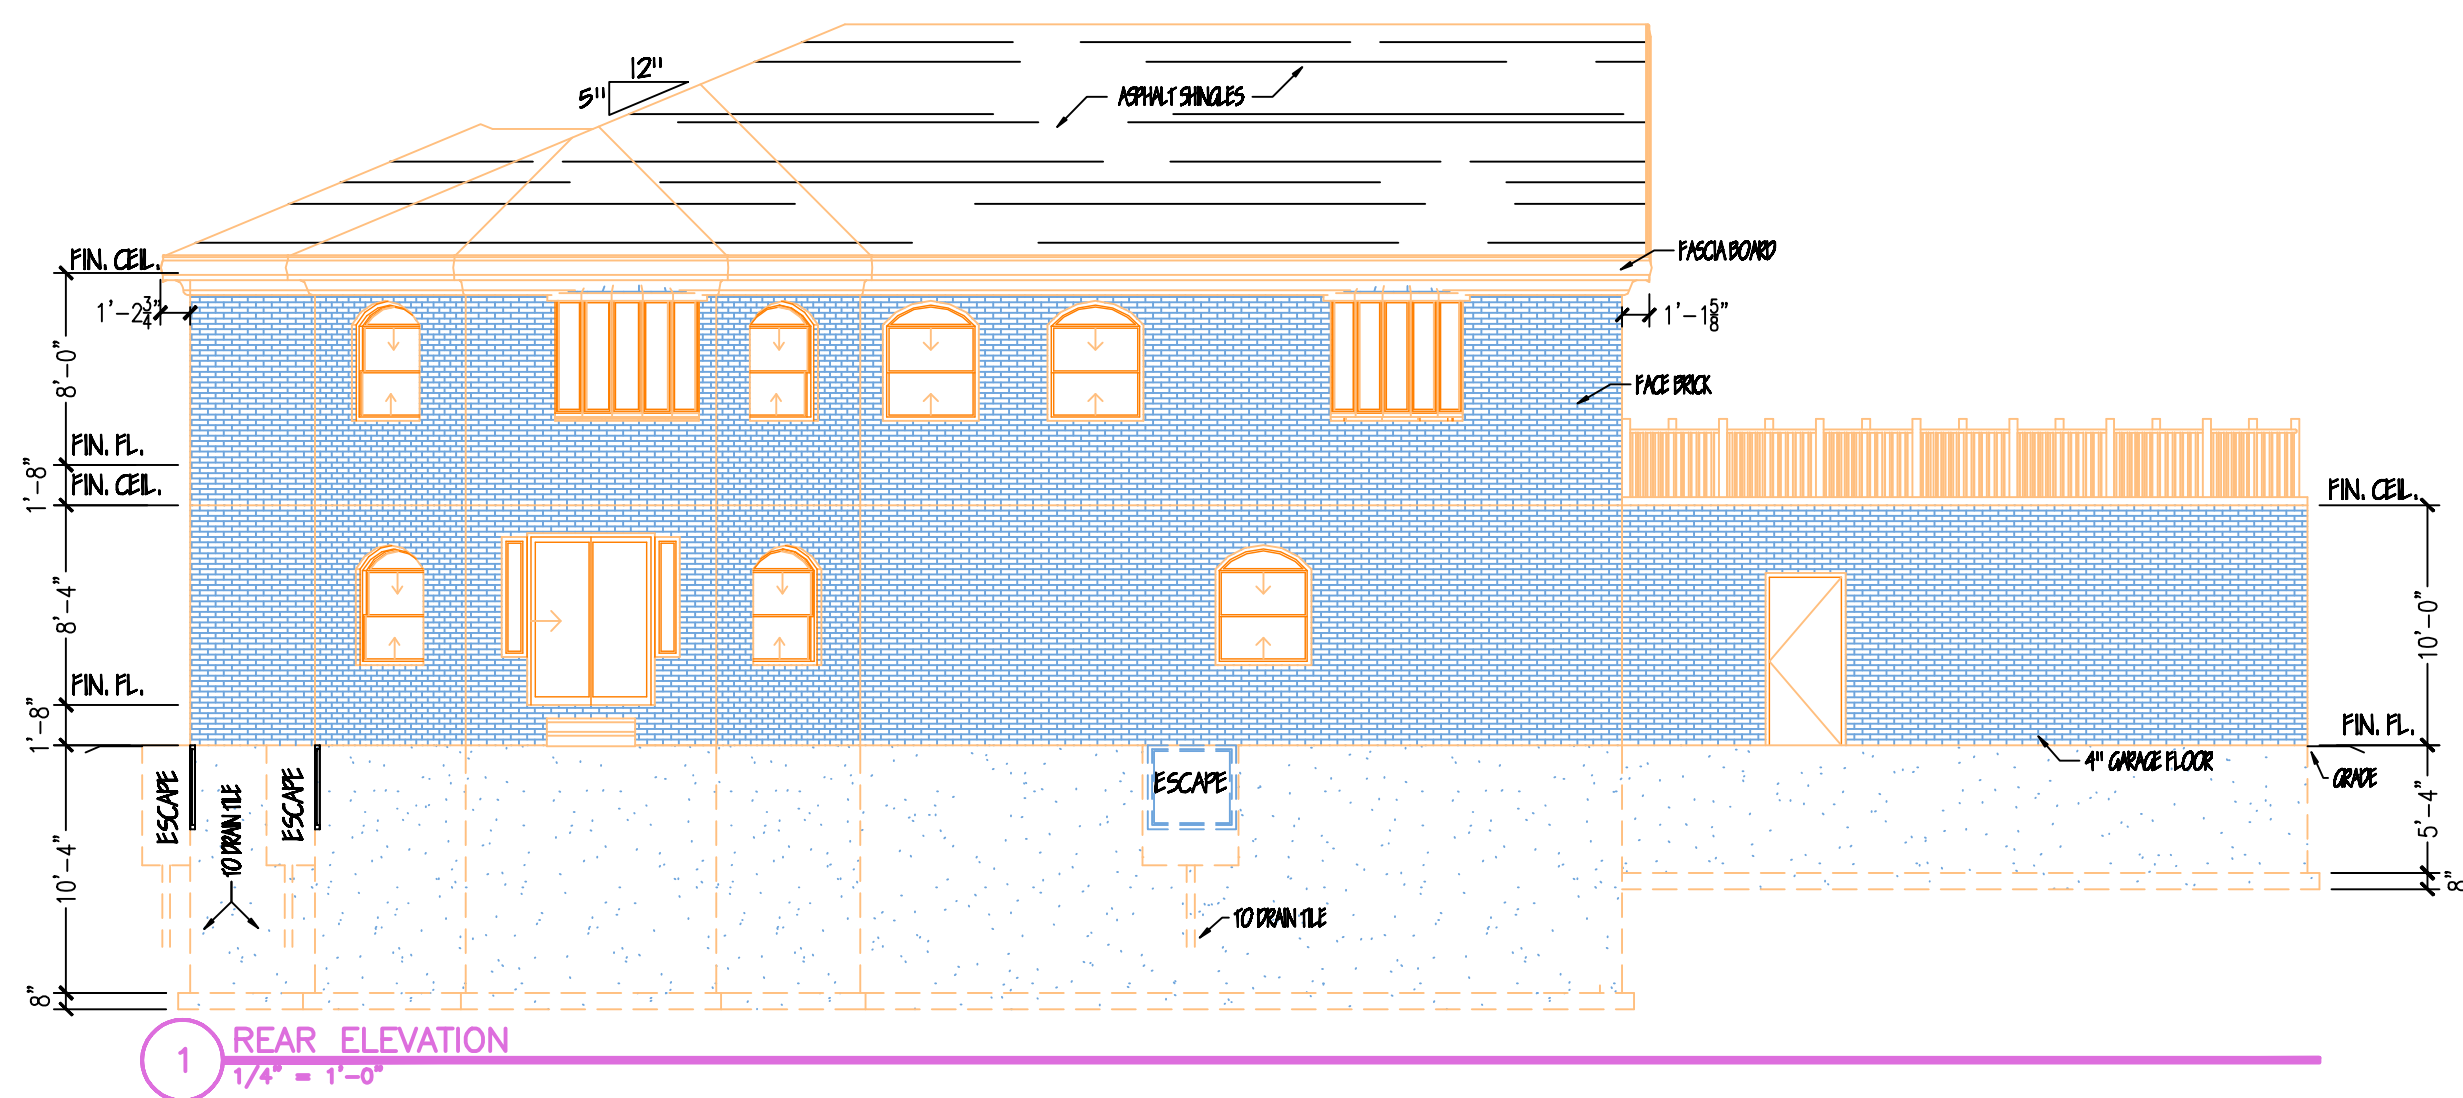

3 FRONT ELEVATION  
1/4" = 1'-0"

1 REAR ELEVATION  
1/4" = 1'-0"

2 RIGHT ELEVATION  
1/4" = 1'-0"

4 LEFT ELEVATION  
1/4" = 1'-0"

DRAWN BY: PAOLA VILLAGOMEZ  
SCALE: 1/4" = 1'-0" & 1/8" = 1'-0"  
TITLE: FRONT ELEVATION  
DATE: 11/2/07  
SHEET NUMBER 4 OF 7