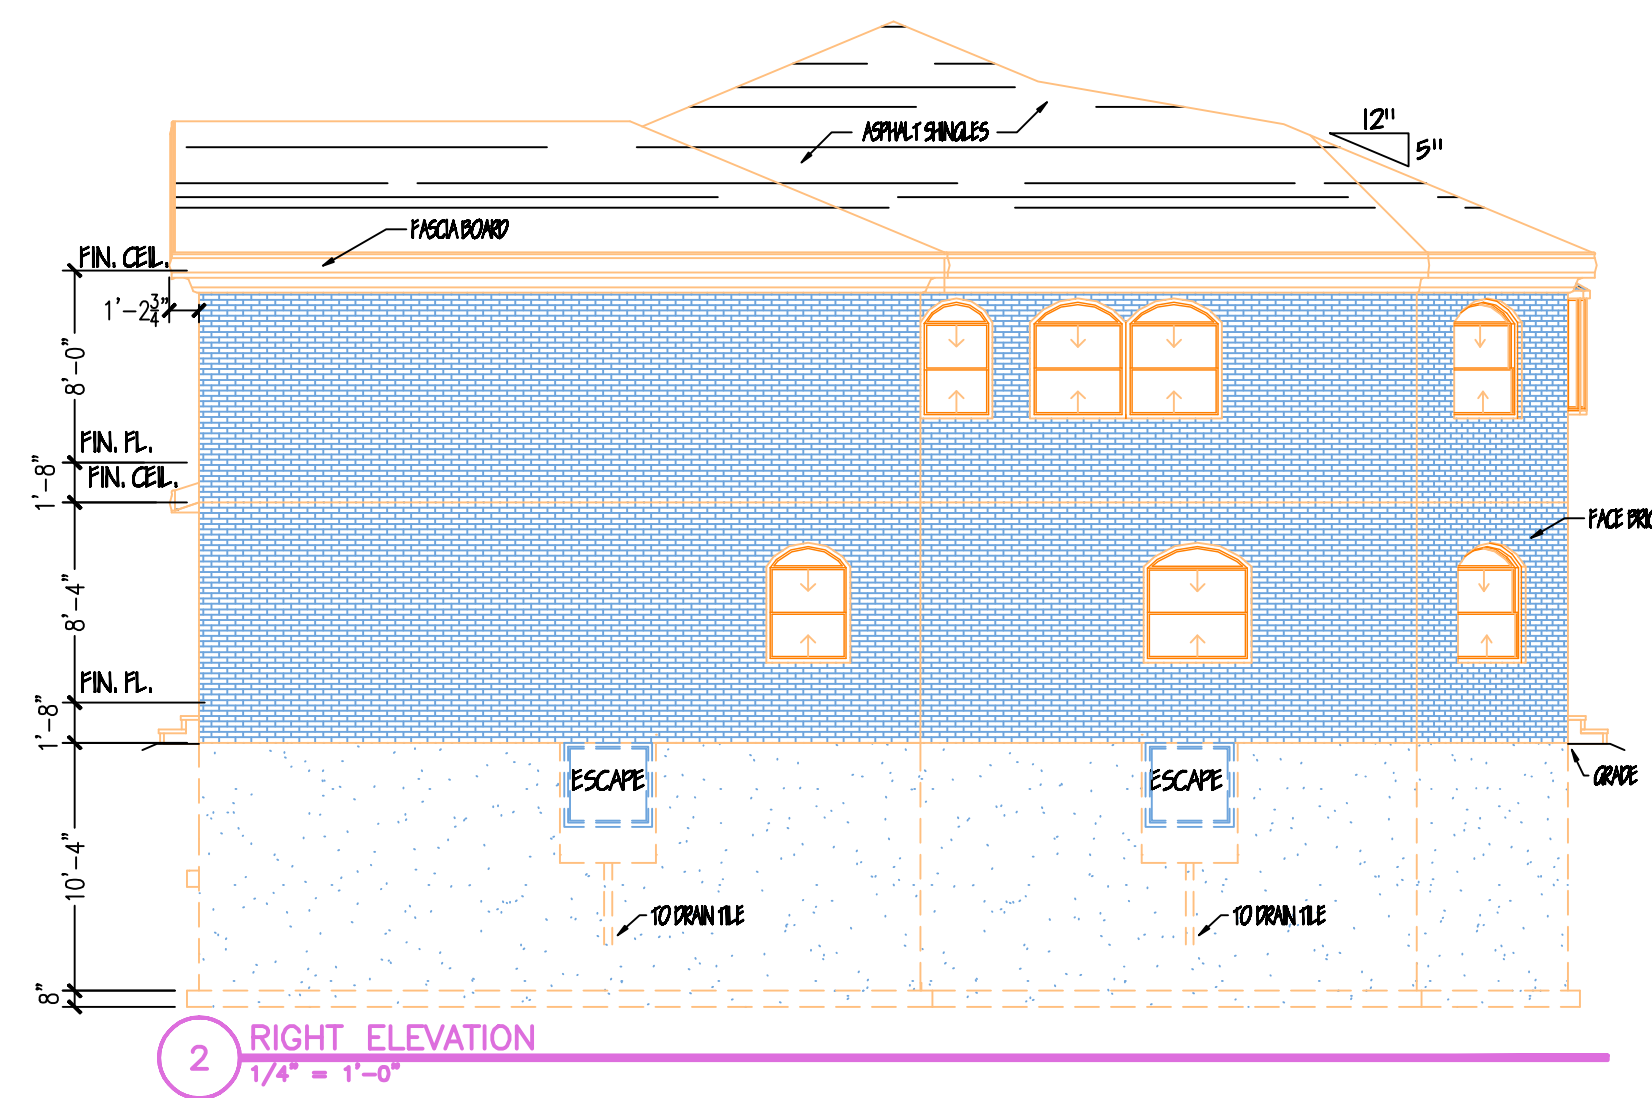

3 FRONT ELEVATION  
1/4" = 1'-0"

1 REAR ELEVATION  
1/4" = 1'-0"

2 RIGHT ELEVATION  
1/4" = 1'-0"

4 LEFT ELEVATION  
1/4" = 1'-0"

DRAWN BY: PAOLA VILLAGOMEZ  
SCALE: 1/4" = 1'-0" & 1/8" = 1'-0"  
TITLE: FRONT ELEVATION  
DATE: 11/2/07  
SHEET NUMBER 4 OF 7